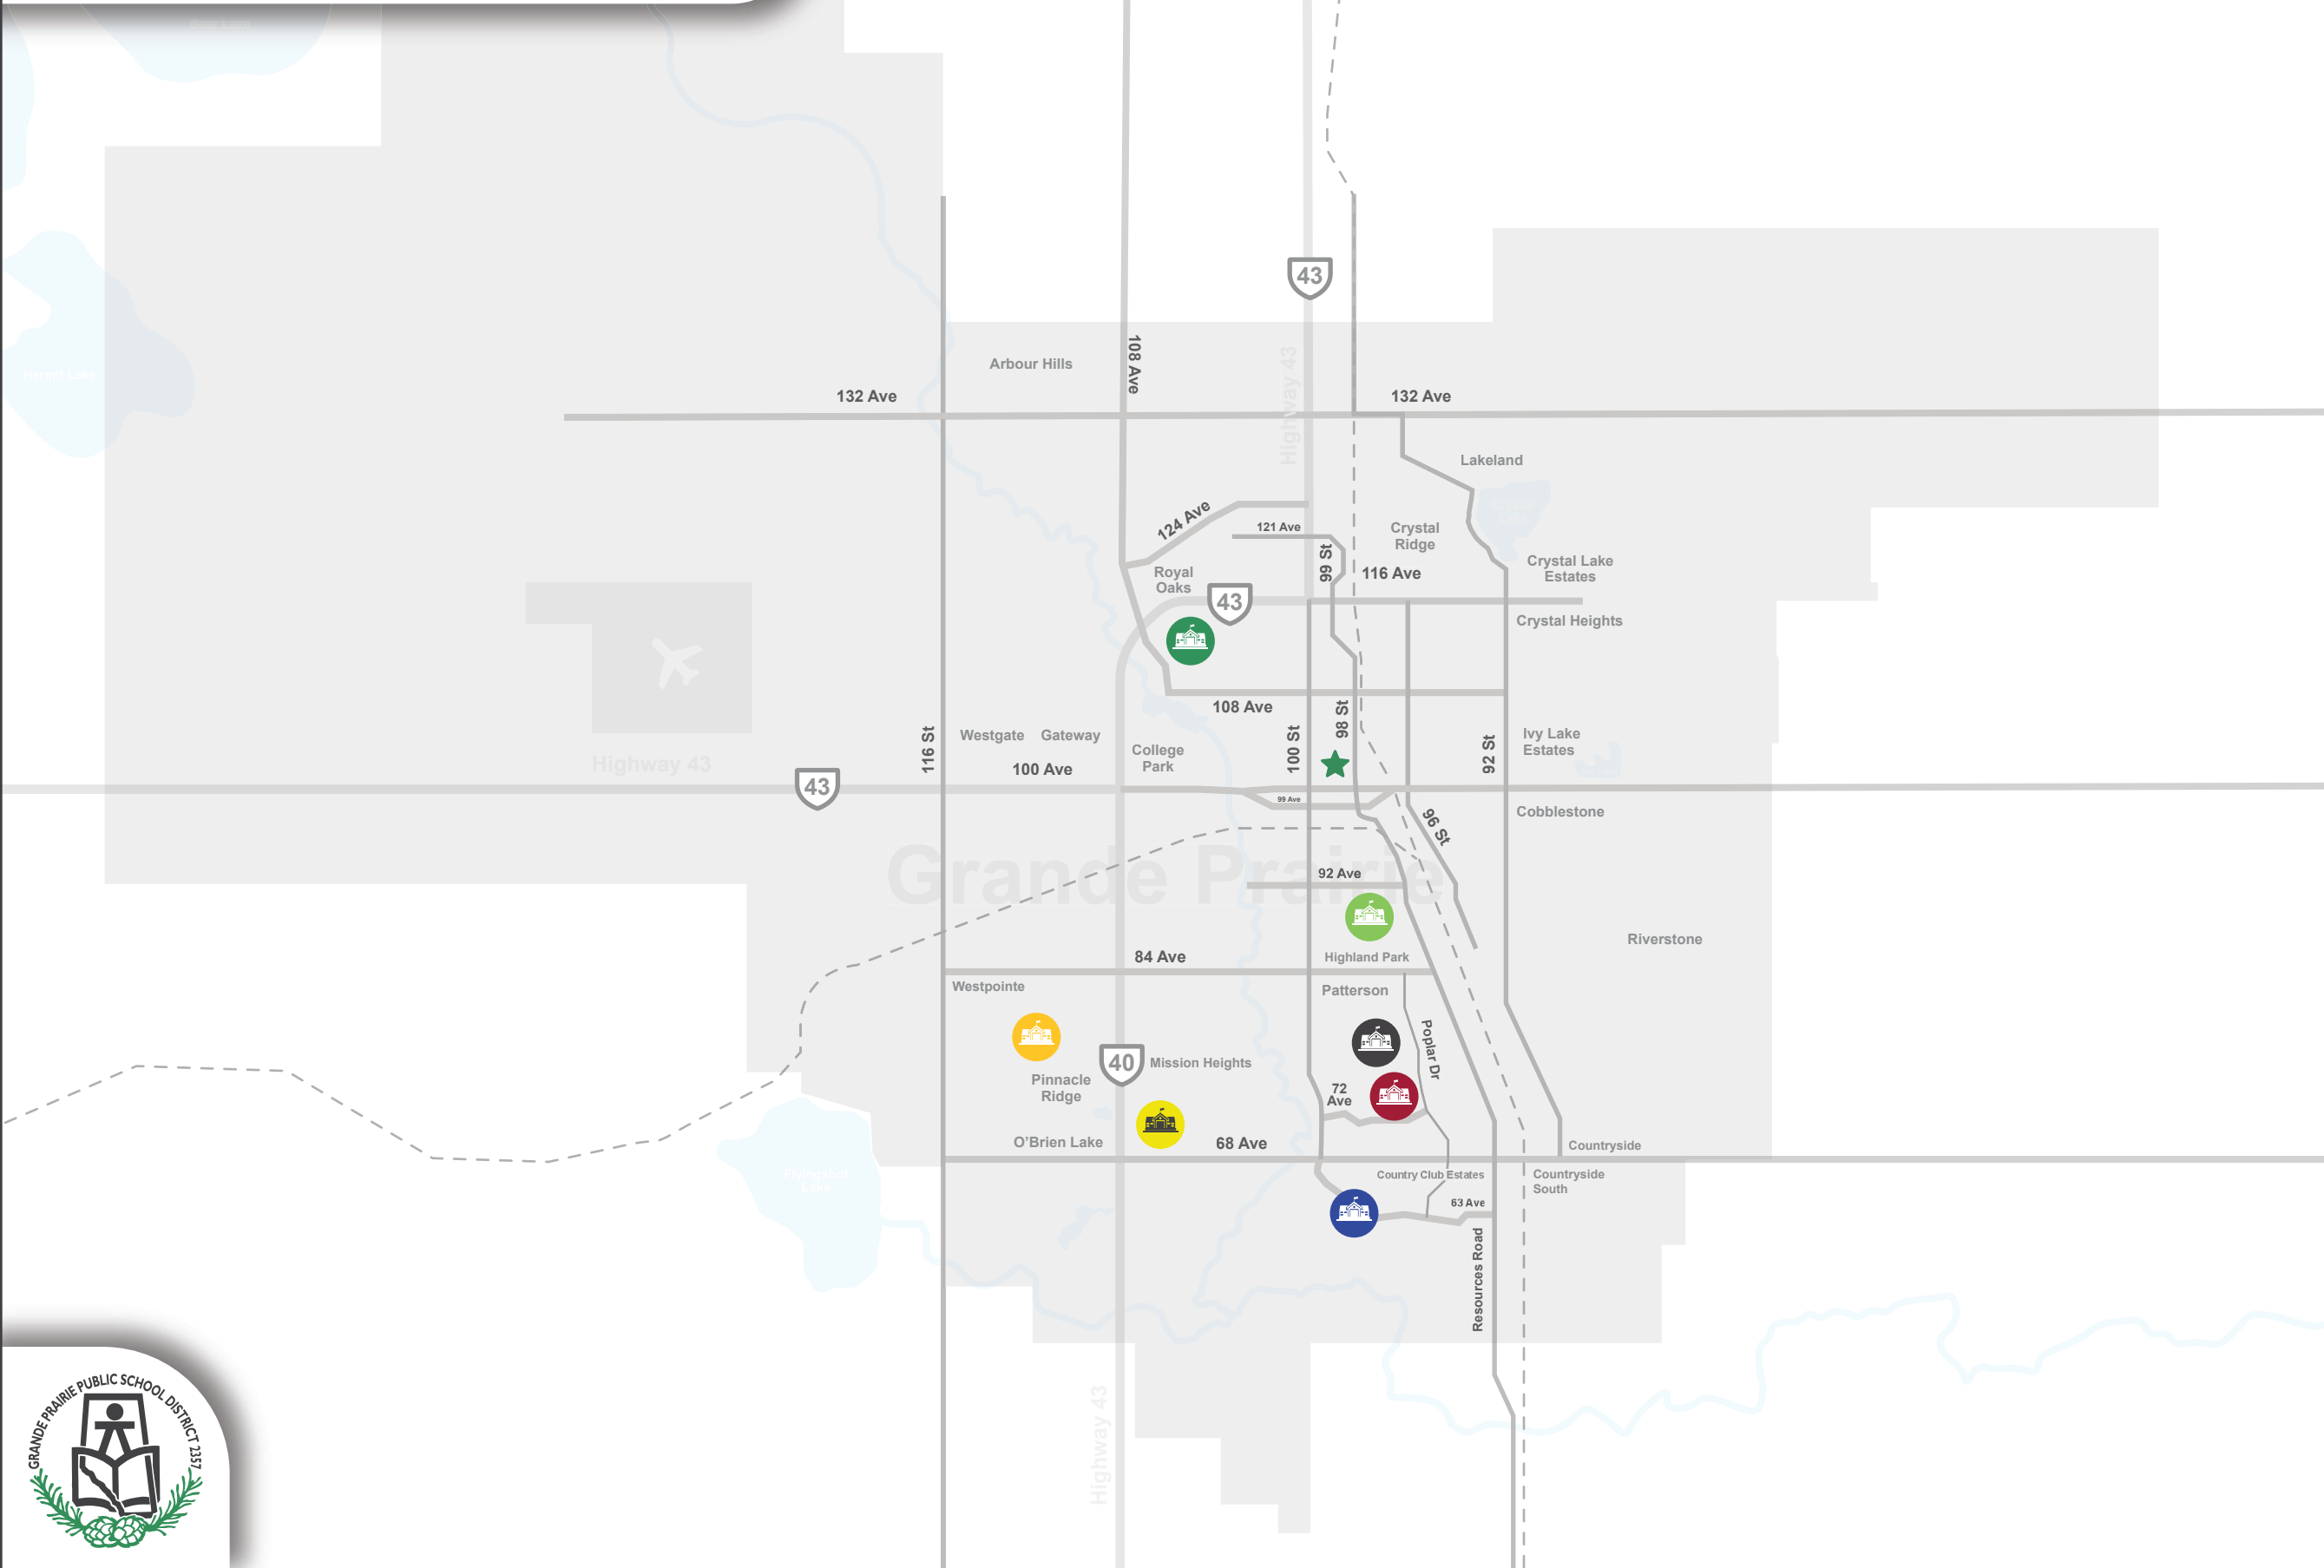

2017-2018 GPPSD SCHOOLS
**PROGRAMS OF CHOICE
BOUNDARY MAP**

SCHOOLS

-  **ALEXANDER FORBES SCHOOL**
Kindergarten to Grade 8
The Academy
-  **BRIDGE NETWORK OUTREACH SCHOOL**
Grades 7 to 12
-  **CHARLES SPENCER HIGH SCHOOL**
Grades 9 to 12
The Academy
French Immersion
-  **ÉCOLE MONTROSE**
Preschool to Grade 8
French Immersion Programming
YMCA Child Care
-  **GRANDE PRAIRIE COMPOSITE HIGH SCHOOL**
Grades 9 to 12
International Baccalaureate (IB)
Senior Trades
-  **GRANDE PRAIRIE CHRISTIAN SCHOOL**
Kindergarten to Grade 9
Christian Infused Programming
-  **PARKSIDE MONTESSORI**
Preschool to Grade 6
Montessori Programming

* PRESCHOOL LIMITED ENROLLMENT

LEGEND

-  Highway
-  Avenue
-  Street
-  Drive
-  Rails
-  GPPSD Central Office
-  Rivers & Lakes
-  Airport